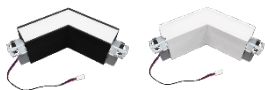

Specifications

CRI	>80	Beam Angle	100°
Light Source	LED	Mounting Options	Suspended, Wall Mount, or Recessed
Dimmable	0-10V	Operating Temperature	-40°C to 40°C (-40°F to 104°F)
CCT	Selectable 30/35/40/50K	Housing	Aluminum
Wattage	Selectable 20W-100W	Linkable	Continuous run and custom pattern up to 600W
LPW	105-115	Size	4FT, 8FT, 36" ½ Circle, 96" ¼ Circle
Lumens	2,300-9,200	Finish	Black or White
Voltage	120-277v	Warranty	5 Years
Ratings and Certifications	cULus		

Mounting Options

Name	Part #	Description
Suspended (Included)	(blank)	10' aircraft cable kit, with color match canopy covers for drop ceiling or open ceiling applications.
Wall Mount Kit	WMK	Designed for secure horizontal mounting to vertical surfaces.
T-Bar Mount Kit	TBSMK	Easily recess linear fixtures into standard T-bar ceiling grids
Mud Flange Kit	MFK	Allows recessed installation with a clean, flangeless appearance in drywall ceilings.
Recessed Flange Kit	RFK	Provides a recessed mounting with a visible trim flange

Connector Options

Our 90° and 120° L connector pieces let you seamlessly join linear fixtures to build custom lighting patterns.

Item	Joint Type	Dimensions	Weight
LINA4/8-L90-3CCT-[WH,BK]	90° "L" Connector Kit	5.00" L x 1.97" W x 3.15" H	.186 lbs.
LINA4/8-L120-3CCT-[WH,BK]	120° "L" Connector Kit	5.39" L x 1.97" W x 3.15" H	.261 lbs.