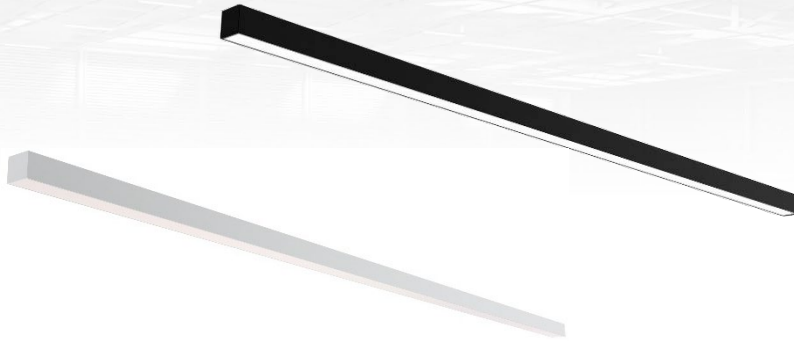

# WL-TRACE Series

Elevate your lighting design with the TRACE Series Slim Linear Fixture — engineered for versatility and architectural elegance. With a slender 1" wide profile and a modern suspended or grid mount option, this fixture blends seamlessly into any commercial or design-forward space. This high-performance luminaire features selectable CCT and wattages, allowing for on-site customization to suit various environments and preferences. Designed with an opal lens for soft, uniform light diffusion and a sleek sandy white or black housing, the TRACE Series delivers both form and function.

## Specifications

CRI	>82	Ratings & Certifications	UL/cULus Listed, Damp Location
Dimmable	0-10v	Beam Angle	95°
Color Temperature	Selectable 3500K/4000K/5000K	Mounting Options	T-Grid, Surface, Suspended
Wattage	Selectable 5W-20W	Operating Temperature	-30 ~ 40 °C (-22°F to +104°F)
LPW	115/w	Lumens	575-2,300
Voltage	120-277v	Lens	Opal
Finish	White or Black	Warranty	5 Years