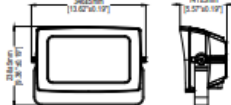

INDUSTRIAL AND COMMERCIAL
LIGHTING MFR SINCE 2003

PROJECT NAME _____
ITEM # _____
FIXTURE SCHEDULE _____
NOTES _____

Dimensions

Item	Length	Width	Height	Weight
WL-FLLED-35W-3WS-3CCT-3OPT-DM010-BZ	7.80"	8.80"	3.15"	3.26 lbs.
WL-FLLED-60W-3WS-3CCT-3OPT-DM010-BZ	9.76"	9.74"	3.62"	4.80 lbs.
WL-FLLED-150W-3WS-3CCT-3OPT-DM010-BZ	12.51"	14.22"	5.57"	10.71 lbs.
WL-FLLED-320W-3WS-3CCT-3OPT-DM010-BZ	16.35"	17.00"	6.74"	17.24 lbs.

WL-FLLED-35W

1/2'Knuckle

Trunnion

YokeMount

WL-FLLED-60W

1/2'Knuckle

Trunnion

YokeMount

WL-FLLED-150W

Slipfitter

Trunnion

YokeMount

WL-FLLED-320W

Slipfitter

Trunnion

YokeMount