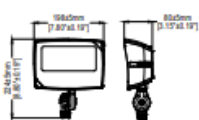

WL-FLLED-35W

1/2'Knuckle