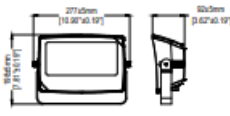

INDUSTRIAL AND COMMERCIAL
LIGHTING MFR SINCE 2003

PROJECT NAME _____
ITEM # _____
FIXTURE SCHEDULE _____
NOTES _____

Dimensions

Item	Length	Width	Height	Weight
WL-FLLED-35W-3WS-3CCT-3OPT-DM010-BZ	7.80"	8.80"	3.15"	3.26 lbs.
WL-FLLED-60W-3WS-3CCT-3OPT-DM010-BZ	9.76"	9.74"	3.62"	4.80 lbs.
WL-FLLED-150W-3WS-3CCT-3OPT-DM010-BZ	12.51"	14.22"	5.57"	10.71 lbs.
WL-FLLED-320W-3WS-3CCT-3OPT-DM010-BZ	16.35"	17.00"	6.74"	17.24 lbs.

WL-FLLED-35W

1/2'Knuckle

Trunnion

YokeMount

WL-FLLED-60W

1/2'Knuckle

Trunnion

YokeMount

WL-FLLED-150W

Slipfitter

Trunnion

YokeMount

WL-FLLED-320W

Slipfitter

Trunnion

YokeMount