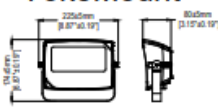

INDUSTRIAL AND COMMERCIAL
LIGHTING MFR SINCE 2003

PROJECT NAME _____
ITEM # _____
FIXTURE SCHEDULE _____
NOTES _____

Dimensions

Item	Length	Width	Height	Weight
WL-FLLED-35W-3WS-3CCT-3OPT-DM010-BZ	7.80"	8.80"	3.15"	3.26 lbs.
WL-FLLED-60W-3WS-3CCT-3OPT-DM010-BZ	9.76"	9.74"	3.62"	4.80 lbs.
WL-FLLED-150W-3WS-3CCT-3OPT-DM010-BZ	12.51"	14.22"	5.57"	10.71 lbs.
WL-FLLED-320W-3WS-3CCT-3OPT-DM010-BZ	16.35"	17.00"	6.74"	17.24 lbs.

WL-FLLED-35W

1/2'Knuckle

Trunnion

YokeMount

WL-FLLED-60W

1/2'Knuckle

Trunnion

YokeMount

WL-FLLED-150W

Slipfitter

Trunnion

YokeMount

WL-FLLED-320W

Slipfitter

Trunnion

YokeMount