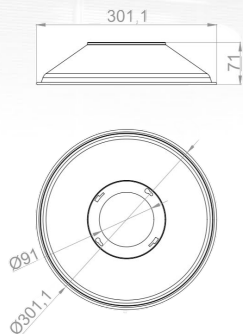

Shades

Warehouse Shade

WL-GNLED-SH-WHS-BK