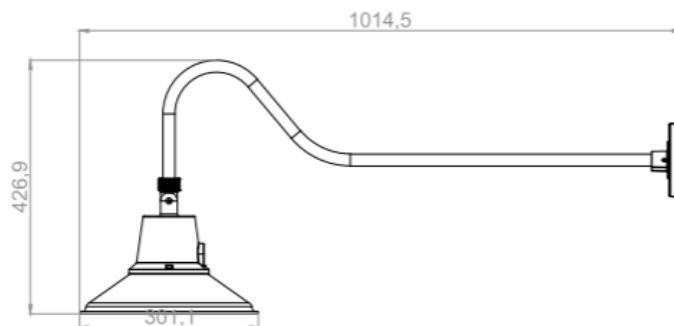

26" Arm

WL-GNLED-25W-3WS-3CCT-DM010-BK-WHSBK-26ARMBK

27" Arm

WL-GNLED-25W-3WS-3CCT-DM010-BK-WHSBK-27ARMBK

35" Arm

WL-GNLED-25W-3WS-3CCT-DM010-BK-WHSBK-35ARMBK

INDUSTRIAL AND COMMERCIAL
LIGHTING MFR SINCE 2003