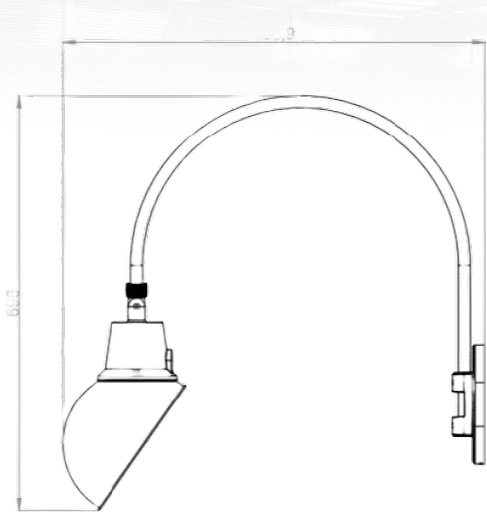

Dome Shade + Gooseneck Options

24" Arm

WL-GNLED-25W-3WS-3CCT-DM010-BK-DOMBK-24ARMBK