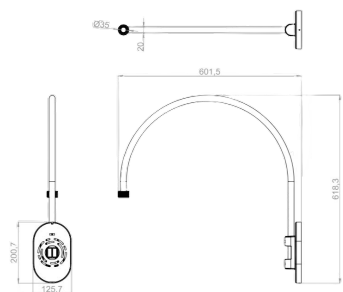

Mounting Options

Gooseneck	Part #	Description
	WL-GNLED-ARM-27-BK	WareLight Gooseneck LED, 27" Arm (26.51" x 5.31" x 8.09"), Black
	WL-GNLED-ARM-35-BK	WareLight Gooseneck LED, 35" Arm (34.65" x 5.31" x 8.25"), Black
	WL-GNLED-ARM-26-BK	WareLight Gooseneck LED, 26" Arm (26" x 5.31" x 29.5"), Black
	WL-GNLED-ARM-24-BK	WareLight Gooseneck LED, 24" Arm (23.5" x 4.9" x 24.25"), Black

Shade Options

Shade	Part #	Description
	WL-GNLED-SH-WHS-BK	WareLight Gooseneck LED, Warehouse Shade ("11.85 x 2.80"), Black
	WL-GNLED-SH-DOM-BK	WareLight Gooseneck LED, Dome Shade ("10.12 x 5.37"), Black

24" Arm

WL-GNLED-ARM-24-BK

26" Arm

WL-GNLED-ARM-26-BK)

27" Arm

WL-GNLED-ARM-27-BK

35" Arm

WL-GNLED-ARM-35-BK