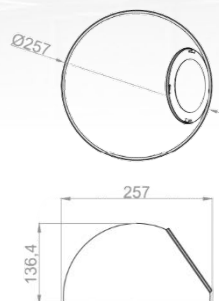

Dome Shade

WL-GNLED-SH-DOM-BK