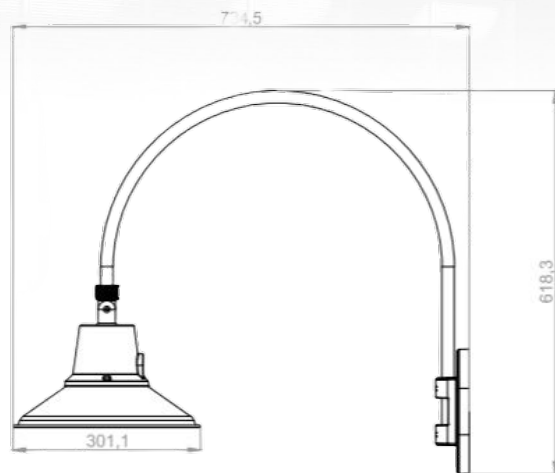

Warehouse Shade + Gooseneck Options

24" Arm

WL-GNLED-25W-3WS-3CCT-DM010-BK-WHSBK-24ARMBK