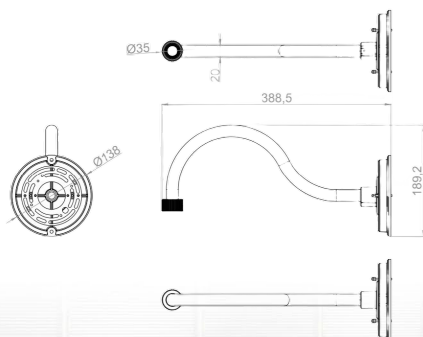

Mounting Options

Gooseneck	Part #	Description
	WL-GNLED-ARM-27-BK	WareLight Gooseneck LED, 27" Arm (26.51" x 5.31" x 8.09"), Black
	WL-GNLED-ARM-35-BK	WareLight Gooseneck LED, 35" Arm (34.65" x 5.31" x 8.25"), Black
	WL-GNLED-ARM-26-BK	WareLight Gooseneck LED, 26" Arm (26" x 5.31" x 29.5"), Black
	WL-GNLED-ARM-24-BK	WareLight Gooseneck LED, 24" Arm (23.5" x 4.9" x 24.25"), Black

Shade Options

Shade	Part #	Description
	WL-GNLED-SH-WHS-BK	WareLight Gooseneck LED, Warehouse Shade ("11.85 x 2.80"), Black
	WL-GNLED-SH-DOM-BK	WareLight Gooseneck LED, Dome Shade ("10.12 x 5.37"), Black

24" Arm

WL-GNLED-ARM-24-BK

26" Arm

WL-GNLED-ARM-26-BK)

27" Arm

WL-GNLED-ARM-27-BK

35" Arm

WL-GNLED-ARM-35-BK