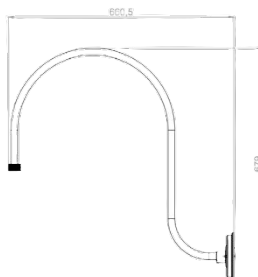

Mounting Options

Gooseneck	Part #	Description
	WL-GNLED-ARM-27-BK	WareLight Gooseneck LED, 27" Arm (26.51" x 5.31" x 8.09"), Black
	WL-GNLED-ARM-35-BK	WareLight Gooseneck LED, 35" Arm (34.65" x 5.31" x 8.25"), Black
	WL-GNLED-ARM-26-BK	WareLight Gooseneck LED, 26" Arm (26" x 5.31" x 29.5"), Black
	WL-GNLED-ARM-24-BK	WareLight Gooseneck LED, 24" Arm (23.5" x 4.9" x 24.25"), Black

Shade Options

Shade	Part #	Description
	WL-GNLED-SH-WHS-BK	WareLight Gooseneck LED, Warehouse Shade ("11.85 x 2.80"), Black
	WL-GNLED-SH-DOM-BK	WareLight Gooseneck LED, Dome Shade ("10.12 x 5.37"), Black

24" Arm

WL-GNLED-ARM-24-BK

26" Arm

WL-GNLED-ARM-26-BK)

27" Arm

WL-GNLED-ARM-27-BK

35" Arm

WL-GNLED-ARM-35-BK