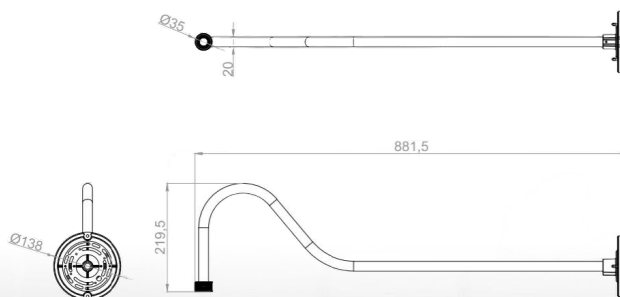

Mounting Options

Gooseneck	Part #	Description
	WL-GNLED-ARM-27-BK	WareLight Gooseneck LED, 27" Arm (26.51" x 5.31" x 8.09"), Black
	WL-GNLED-ARM-35-BK	WareLight Gooseneck LED, 35" Arm (34.65" x 5.31" x 8.25"), Black
	WL-GNLED-ARM-26-BK	WareLight Gooseneck LED, 26" Arm (26" x 5.31" x 29.5"), Black
	WL-GNLED-ARM-24-BK	WareLight Gooseneck LED, 24" Arm (23.5" x 4.9" x 24.25"), Black

Shade Options

Shade	Part #	Description
	WL-GNLED-SH-WHS-BK	WareLight Gooseneck LED, Warehouse Shade ("11.85 x 2.80"), Black
	WL-GNLED-SH-DOM-BK	WareLight Gooseneck LED, Dome Shade ("10.12 x 5.37"), Black

24" Arm

WL-GNLED-ARM-24-BK

26" Arm

WL-GNLED-ARM-26-BK)

27" Arm

WL-GNLED-ARM-27-BK

35" Arm

WL-GNLED-ARM-35-BK