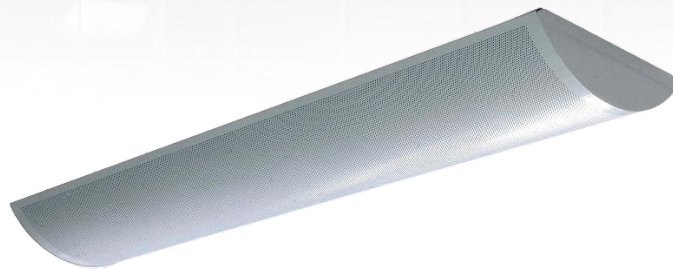

INDUSTRIAL AND COMMERCIAL
LIGHTING MFR SINCE 2003

PROJECT NAME _____
ITEM # _____
FIXTURE SCHEDULE _____
NOTES _____

Direct/Indirect Grille Fixture Series

WareLight's 4-foot architectural linear LED suspension fixtures provide both direct and indirect light, creating bright, balanced illumination for commercial or residential interiors. Designed with a sleek steel perforated diffuser, they deliver a modern look while reducing glare and improving light distribution. Highly effective and energy efficient, this 80-watt fixture is ideal for hotels, offices, retail outlets, restaurants, conference rooms, and more. With selectable color temperatures, 0-10V dimming, and adjustable suspension hardware included, it offers versatile performance with clean, contemporary style.

Specifications

CRI	>80	Mounting	Suspended
Dimmable	0-10V	Operating Temperature	-20° C to 40° C (-4° F to 104° F)
CCT	Selectable 35/40/50K	Housing	Aluminum
Wattage	80W (20W up & 60W down)	Voltage	120-277V
Lumens	4000-5200	Finish	White
Ratings and Certifications	cULus	Warranty	5 Years

INDUSTRIAL AND COMMERCIAL
LIGHTING MFR SINCE 2003

PROJECT NAME _____
ITEM # _____
FIXTURE SCHEDULE _____
NOTES _____

Order Information

Grille Fixture Series			Example: GC-PVC-LED-4-80W-3CT-DMV		
Series	Light Source	Size	Wattage	Color Temperature	Dimming
GC-PVC Direct/Indirect Grille Series	LED	4 4 Foot	80W 80 Watts (20W up & 60W down)	3CT 35/40/50K Selectable	DMV 0-10V Dimmable

Dimensions

Item	Length	Width	Depth
GC-PVC-LED-4-80W-3CT-DMV	48.23"	10"	2.2"