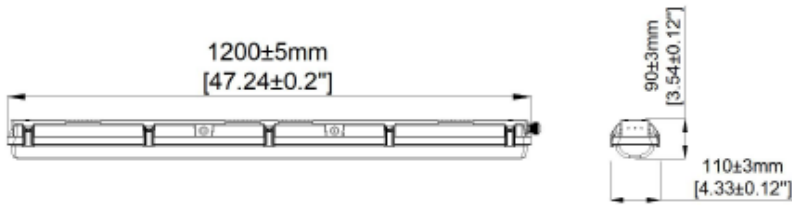

Specifications

CRI	>80	Certifications	IP65, cUL, DLC 5.1, NSF Rated
Light Source	LED	Mounting Options	Surface
Dimmable	0-10V	Operating Temp	-40°C TO 50°C
CCT	30/35/40/45/50K	Lens	Plastic, Polycarbonate Lens
Wattage	25-100W	Product Dimensions	47.24" x 4.33" x 3.54" 94.48" x 4.33" x 3.54"
LPW	150 Lm/W	Weight	5lbs - 10lbs
Lumens	3750-15,000	Warranty	5 Years
Voltage	120-277V		

Mount Option

Surface (Included)

Performance Chart

Item	Wattage	Lumens	Efficacy	CRI
WL-VTLED4-50W-3WS-5CCT-DM010	25/40/50W	3,750/6,000/7,500	150 Lm/W	>80
WL-VTLED8-100W-3WS-5CCT-DM010	70/80/100W	10,500/12,000/15,000	150 Lm/W	>80

Dimensions

Item	Length	Width	Height	Weight
WL-VTLED4-50W-3WS-5CCT-DM010	47.24"	4.33"	3.54"	5 lbs
WL-VTLED8-100W-3WS-5CCT-DM010	96.40"	4.33"	3.54"	10 lbs

4FT

8FT