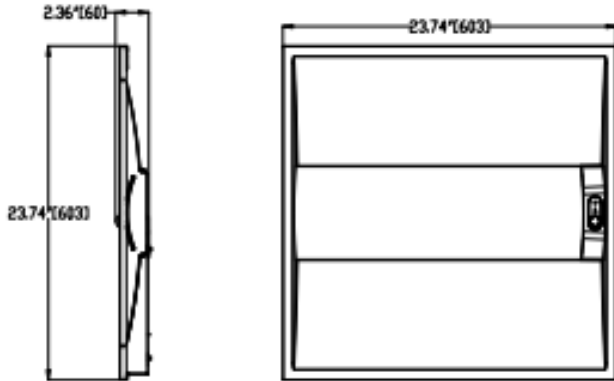

## Dimensions

Item	Length	Width	Height	Weight
WL-TRCBLED-2x2-40W-5WS-5CCT-DM010	23.74"	23.74"	2.15"	5.95 lbs
WL-TRCBLED-2x4-50W-5WS-5CCT-DM010	47.75"	23.74"	2.15"	7.27 lbs

## 2x2

## 2x4