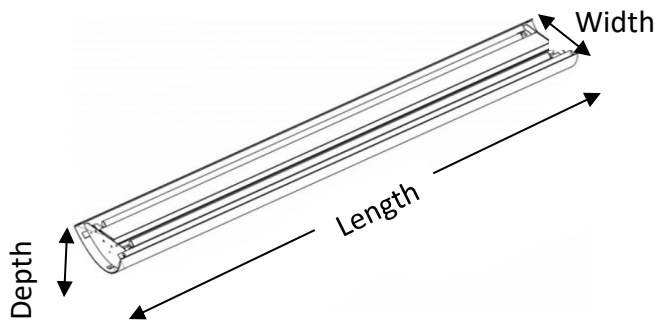

INDUSTRIAL AND COMMERCIAL
LIGHTING MFR SINCE 2003

PROJECT NAME: _____

CATALOG NUMBER: _____

NOTES: _____

FIXTURE SCHEDULE: _____

GC-ME LED SUSPENDED LINEAR FIXTURE

PRODUCT DESCRIPTION

The GC-ME's design quietly articulates graceful classic lines while providing a wide lateral light distribution. It features a perforated housing, set back ends, and a profile which creates a sleek appearance.

Wattage	Length	Width	Depth
50	52.5"	10.75"	2.875"

Series	Length	Wattage	CCT	Voltage
GC-ME-LED	4 = 4 Feet	50W	3CT = 3500K/4000K/5000K	DMV = Dimmable, Multi-Voltage

Lighting Supplier Since 2003

WAREHOUSE-LIGHTING.COM