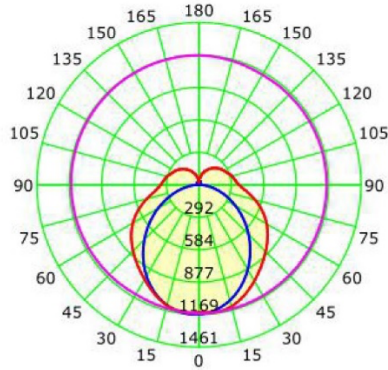

SKU	Dimensions	Finish	Lumens
BEAMLED4-TPFR-40W-3CT-DMV	47 5/16" L x 2 3/8" W x 2 3/4" H	Frosted	3500K = 4400
			4000K = 4500
			5000K = 4600
BEAMLED8-TPFR-80W-3CT-DMV	95 9/32" L x 2 3/8" W x 2 3/4" H	Frosted	3500K = 8800
			4000K = 8900
			5000K = 9200

Series	Length	Finish	Wattage	CCT	Dimming
BEAMLED	4 = 4 foot	TPFR (Frosted)	40W	3CT = CCT Selectable: 3500K / 4000K / 5000K	DMV = 0-10V Dimmable
	8 = 8 foot		80W		

Lighting Supplier Since 2003

WAREHOUSE-LIGHTING.COM

Warelght.com 2750
South 163rd St New
Berlin, WI 53151

Warelght.com
Phone: 888-571-7878
info@warelght.com

INDUSTRIAL AND COMMERCIAL
LIGHTING MFR SINCE 2003

LED Frosted Linear Fixture

Photometrics

Luminaire	3500K
Input Voltage(VAC)	119
Power (W)	43.22W
Delivered Lumen(Lm)	4733.6LM
Efficacy(Lm/W)	112Lm/W
Beam Angle	H99.1 V139.2
Power Factor(PF)	>99.8
Color Rendering Index(CRI)	>80