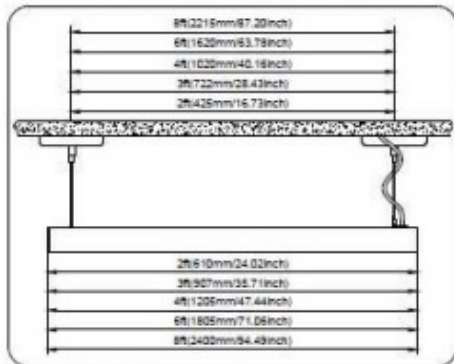

Installation

Installation Dimension(suspended)