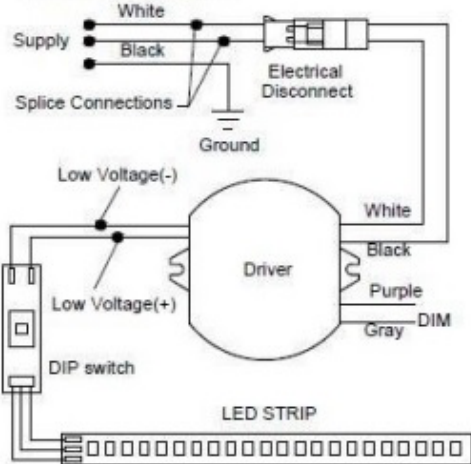

INDUSTRIAL AND COMMERCIAL
LIGHTING MFR SINCE 2003

PROJECT NAME: _____

CATALOG NUMBER: _____

NOTES: _____

FIXTURE SCHEDULE: _____

LED Frosted Linear Fixture

This Frosted Translucent linear down light fixture can fulfill several lighting needs. It is available in 4-foot and 8-foot lengths and in white body surrounded by durable acrylic. It can be surface mounted as well suspended with included aircraft cables and power feed. A switch inside the fixture allows the selectable CCT (3500K / 4000K / 5000K) to be set in the field. The main body is constructed of extruded aluminum and has a side in polycarbonate diffuser between two translucent pieces of acrylic to help reduce glare.

Warelght.com 2750
South 163rd St New
Berlin, WI 53151

Warelght.com
Phone: 888-571-7878
info@warelght.com

INDUSTRIAL AND COMMERCIAL
LIGHTING MFR SINCE 2003

LED Frosted Linear Fixture

Photometrics

Luminaire	3500K
Input Voltage(VAC)	119
Power (W)	43.22W
Delivered Lumen(Lm)	4733.6LM
Efficacy(Lm/W)	112Lm/W
Beam Angle	H99.1 V139.2
Power Factor(PF)	>99.8
Color Rendering Index(CRI)	>80

Installation

Installation Dimension(suspended)

Surface mounted

Dip switch for CCT(OPTION)

Wiring Diagram

SUSPENDED MOUNT

Lighting Supplier Since 2003

WAREHOUSE-LIGHTING.COM