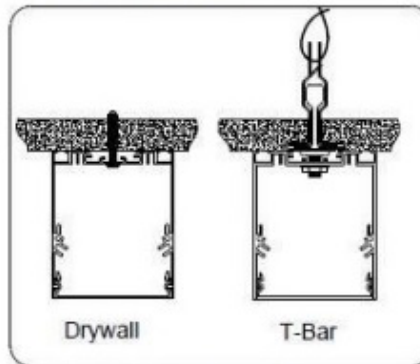

INDUSTRIAL AND COMMERCIAL
LIGHTING MFR SINCE 2003

PROJECT NAME: _____

CATALOG NUMBER: _____

NOTES: _____

FIXTURE SCHEDULE: _____

LED Frosted Linear Fixture

This Frosted Translucent linear down light fixture can fulfill several lighting needs. It is available in 4-foot and 8-foot lengths and in white body surrounded by durable acrylic. It can be surface mounted as well suspended with included aircraft cables and power feed. A switch inside the fixture allows the selectable CCT (3500K / 4000K / 5000K) to be set in the field. The main body is constructed of extruded aluminum and has a side in polycarbonate diffuser between two translucent pieces of acrylic to help reduce glare.

Warelght.com 2750
South 163rd St New
Berlin, WI 53151

Warelght.com
Phone: 888-571-7878
info@warelght.com

INDUSTRIAL AND COMMERCIAL
LIGHTING MFR SINCE 2003

LED Frosted Linear Fixture

Photometrics

Luminaire	3500K
Input Voltage(VAC)	119
Power (W)	43.22W
Delivered Lumen(Lm)	4733.6LM
Efficacy(Lm/W)	112Lm/W
Beam Angle	H99.1 V139.2
Power Factor(PF)	>99.8
Color Rendering Index(CRI)	>80

Installation

Installation Dimension(suspended)

Surface mounted

Dip switch for CCT(OPTION)

Wiring Diagram

SUSPENDED MOUNT

Lighting Supplier Since 2003

WAREHOUSE-LIGHTING.COM