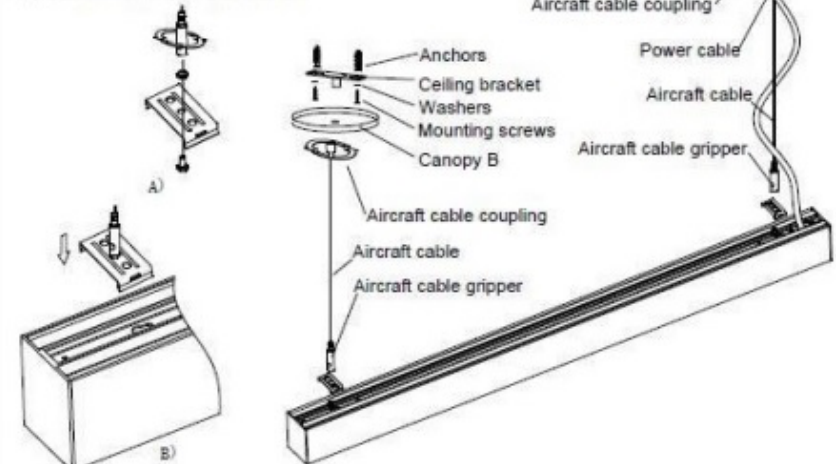

INDUSTRIAL AND COMMERCIAL
LIGHTING MFR SINCE 2003

PROJECT NAME: _____

CATALOG NUMBER: _____

NOTES: _____

FIXTURE SCHEDULE: _____

LED Frosted Linear Fixture

This Frosted Translucent linear down light fixture can fulfill several lighting needs. It is available in 4-foot and 8-foot lengths and in white body surrounded by durable acrylic. It can be surface mounted as well suspended with included aircraft cables and power feed. A switch inside the fixture allows the selectable CCT (3500K / 4000K / 5000K) to be set in the field. The main body is constructed of extruded aluminum and has a side in polycarbonate diffuser between two translucent pieces of acrylic to help reduce glare.

Installation

Installation Dimension(suspended)

Surface mounted

Dip switch for CCT(OPTION)

Wiring Diagram

SUSPENDED MOUNT

Lighting Supplier Since 2003

WAREHOUSE-LIGHTING.COM