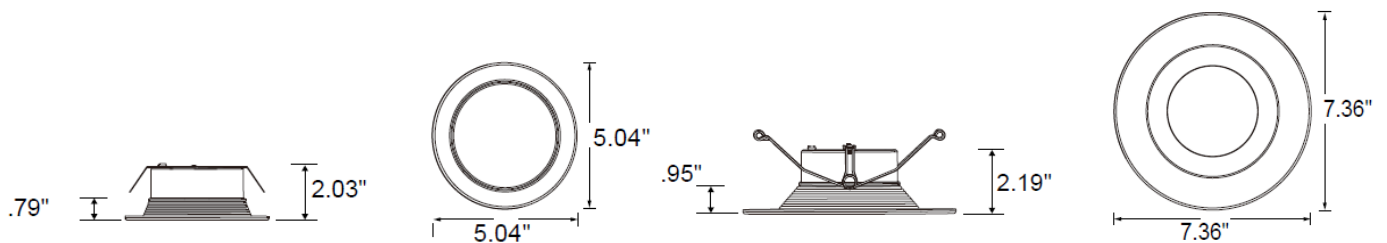

4inch (Baffle)

6inch (Baffle)