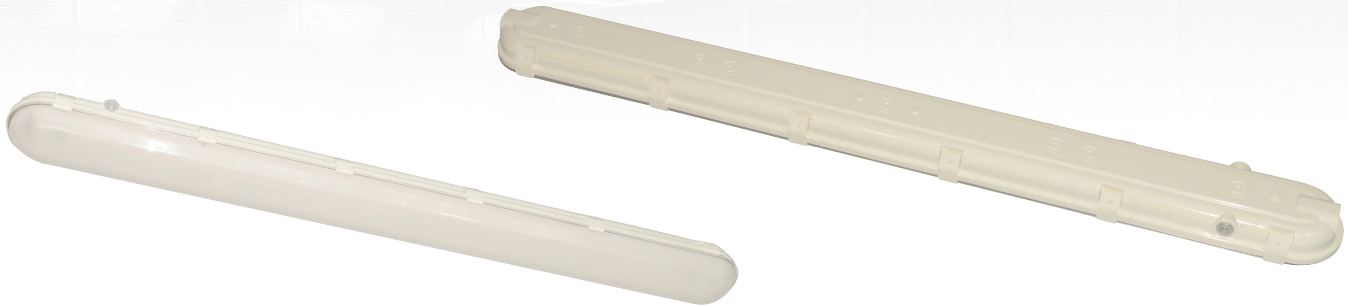

INDUSTRIAL AND COMMERCIAL
LIGHTING MFR SINCE 2003

PROJECT NAME _____
ITEM # _____
FIXTURE SCHEDULE _____
NOTES _____

WL-VT Series

The WareLight LED Vapor Tight series, available in 2' and 4' lengths, is designed to meet your application requirements by offering multiple color temperature and wattage (only 4') selections. They can be used for various indoor and outdoor applications to provide even light distribution and especially in applications where moisture and/or dust may be present.

Specifications – WL-VT4-LED-3CWT-35W

CRI	70+	Certifications	cULus, DLC v5.1 Premium
Light Source	LED	Mounting Options	Surface or Suspended
Dimmable	0-10V	Operating Temp	-40°C to 40°C
CCT	Select 3000K/4000K/5000K	Lens	High impact polycarbonate frosted lens
Wattage	Select 17W/26W/34W	Product Dimensions	L 6.75" x W 5.25" x H 50.13"
LPW	153	Shipping Weight	3.5 lbs
Lumens	5323*	Warranty	5 Years
Voltage	120-277V		

*Lumen and efficacy are based on the highest wattage 5000K. Data is considered to be representative of the series. Actual production may vary up to ±10% initial delivered lumens.

Order Information

Vapor Tight Series WL-VT					Example: WL-VT4-3CWT-35W-DMV-G2
Series	Length	Color Temperature	Wattage	Voltage Dimming	Generation
WL-VT	2 2' Fixture	3CT 3000K/4000K/5000K	25W Single Watt	DMV	G2
	4 4' Fixture	3CWT 3000K/4000K/4000K	35W 17W/26W/34W		
			55W 26W/39W/54W	0-10V Dimming	

*Lumen and efficacy are based on the highest wattage 5000K.

Dimensions

Item	Length	Width	Height	Weight
WL-VT2-LED-3CT-25W-DMV-G2	26"	4.95"	3.07"	2.08 lbs.
WL-VT4-LED-3CWT-35W-DMV-G2	47.39"	4.95"	3.07"	3.50 lbs.
WL-VT4-LED-3CWT-55W-DMV-G2	47.39"	4.95"	3.07"	3.50 lbs.