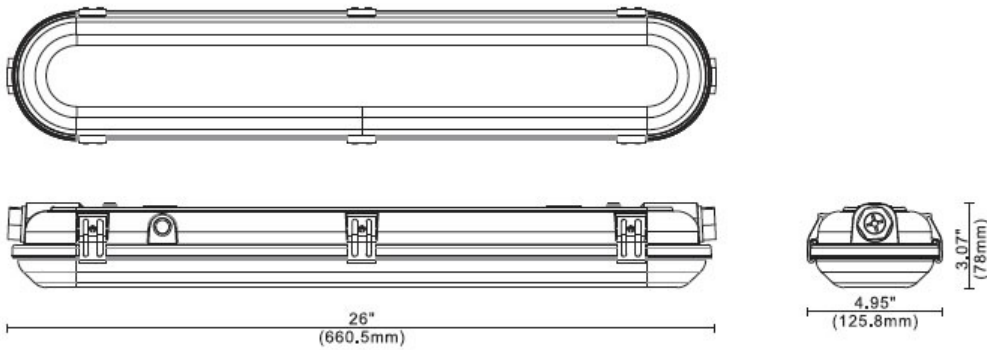

Dimensions

Item	Length	Width	Height	Weight
WL-VT2-LED-3CT-25W-DMV-G2	26"	4.95"	3.07"	2.08 lbs.
WL-VT4-LED-3CWT-35W-DMV-G2	47.39"	4.95"	3.07"	3.50 lbs.
WL-VT4-LED-3CWT-55W-DMV-G2	47.39"	4.95"	3.07"	3.50 lbs.

WL-VT2