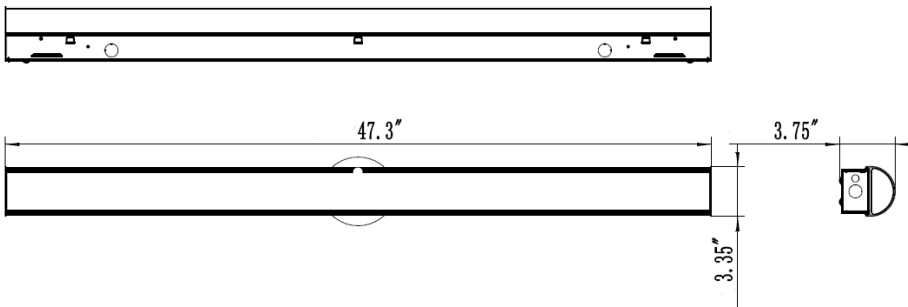

Dimensions

Item	Length	Width	Height	Weight
STLED4-C30WT-DMV-G3	47.3"	3.4"	3.6"	4.51 lbs.
STLED4-C35WT-DMV-G3	47.3"	3.4"	3.6"	4.51 lbs.
STLED8-C90WT-DMV-G3	94.2"	3.4"	3.6"	9.02 lbs.

STLED4